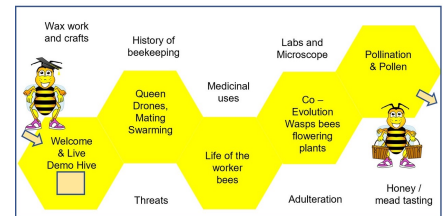

Saturday in the Church Meadows opens 10:30am to 5:00pm

- Hive Education Centre - experience the honey bee and pollinator story
- Craft, honey, wildlife & environment, along with sustainable stallholders to welcome you.
- Speakers Corner: meet the speakers and get your book signed
- Children's activities, Morris dancers, relax and picnic in the Meadows
- Enjoy hot food, real ale, refreshments, teas coffee and cakes