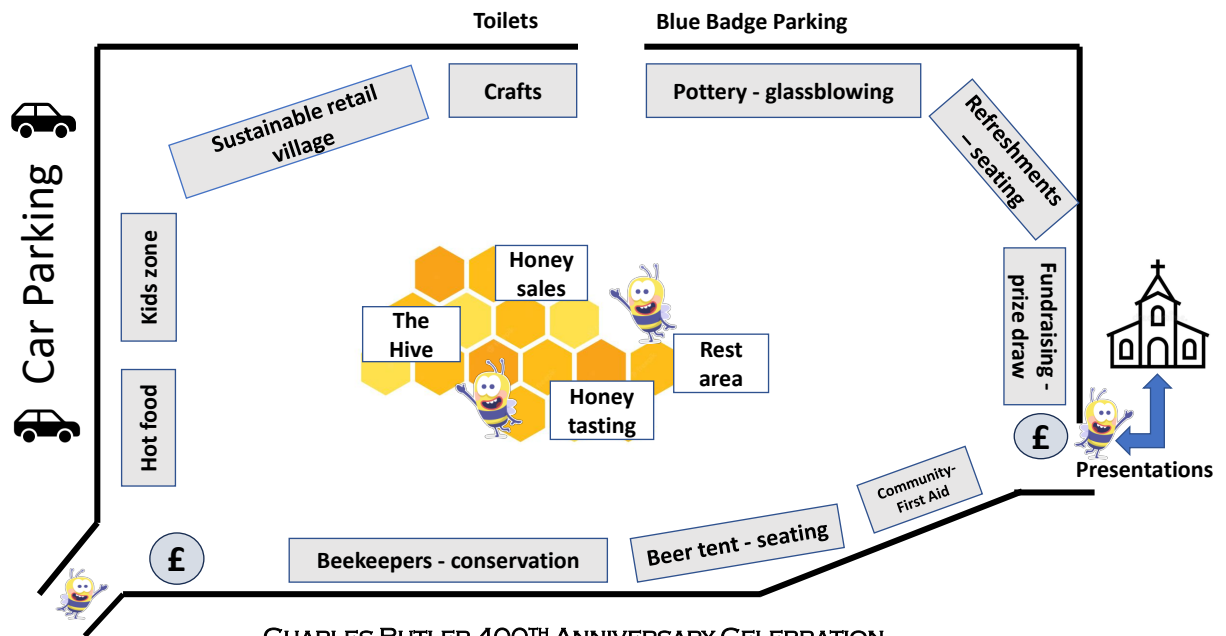

Schematic of Wootton St Lawrence Bee Fayre Meadows

Do come and Join Us! Bee Fayre 400 Team

CHARLES BUTLER 400TH ANNIVERSARY CELEBRATION
SATURDAY 19TH AUGUST 2023 – MEADOW LAYOUT