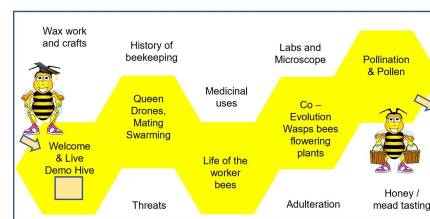

Sunday in the Church Meadows 11:00am to 3:30pm

- Hive Education Centre - experience the honey bee and pollinator story
- Craft demonstrations, honey, wildlife & environmental awareness
- Speakers Corner: meet the speakers and get your book signed
- Children's activities, Morris dancers, relax and picnic in the Meadows
- Enjoy hog roast, real ale, refreshments, teas coffee and cakes